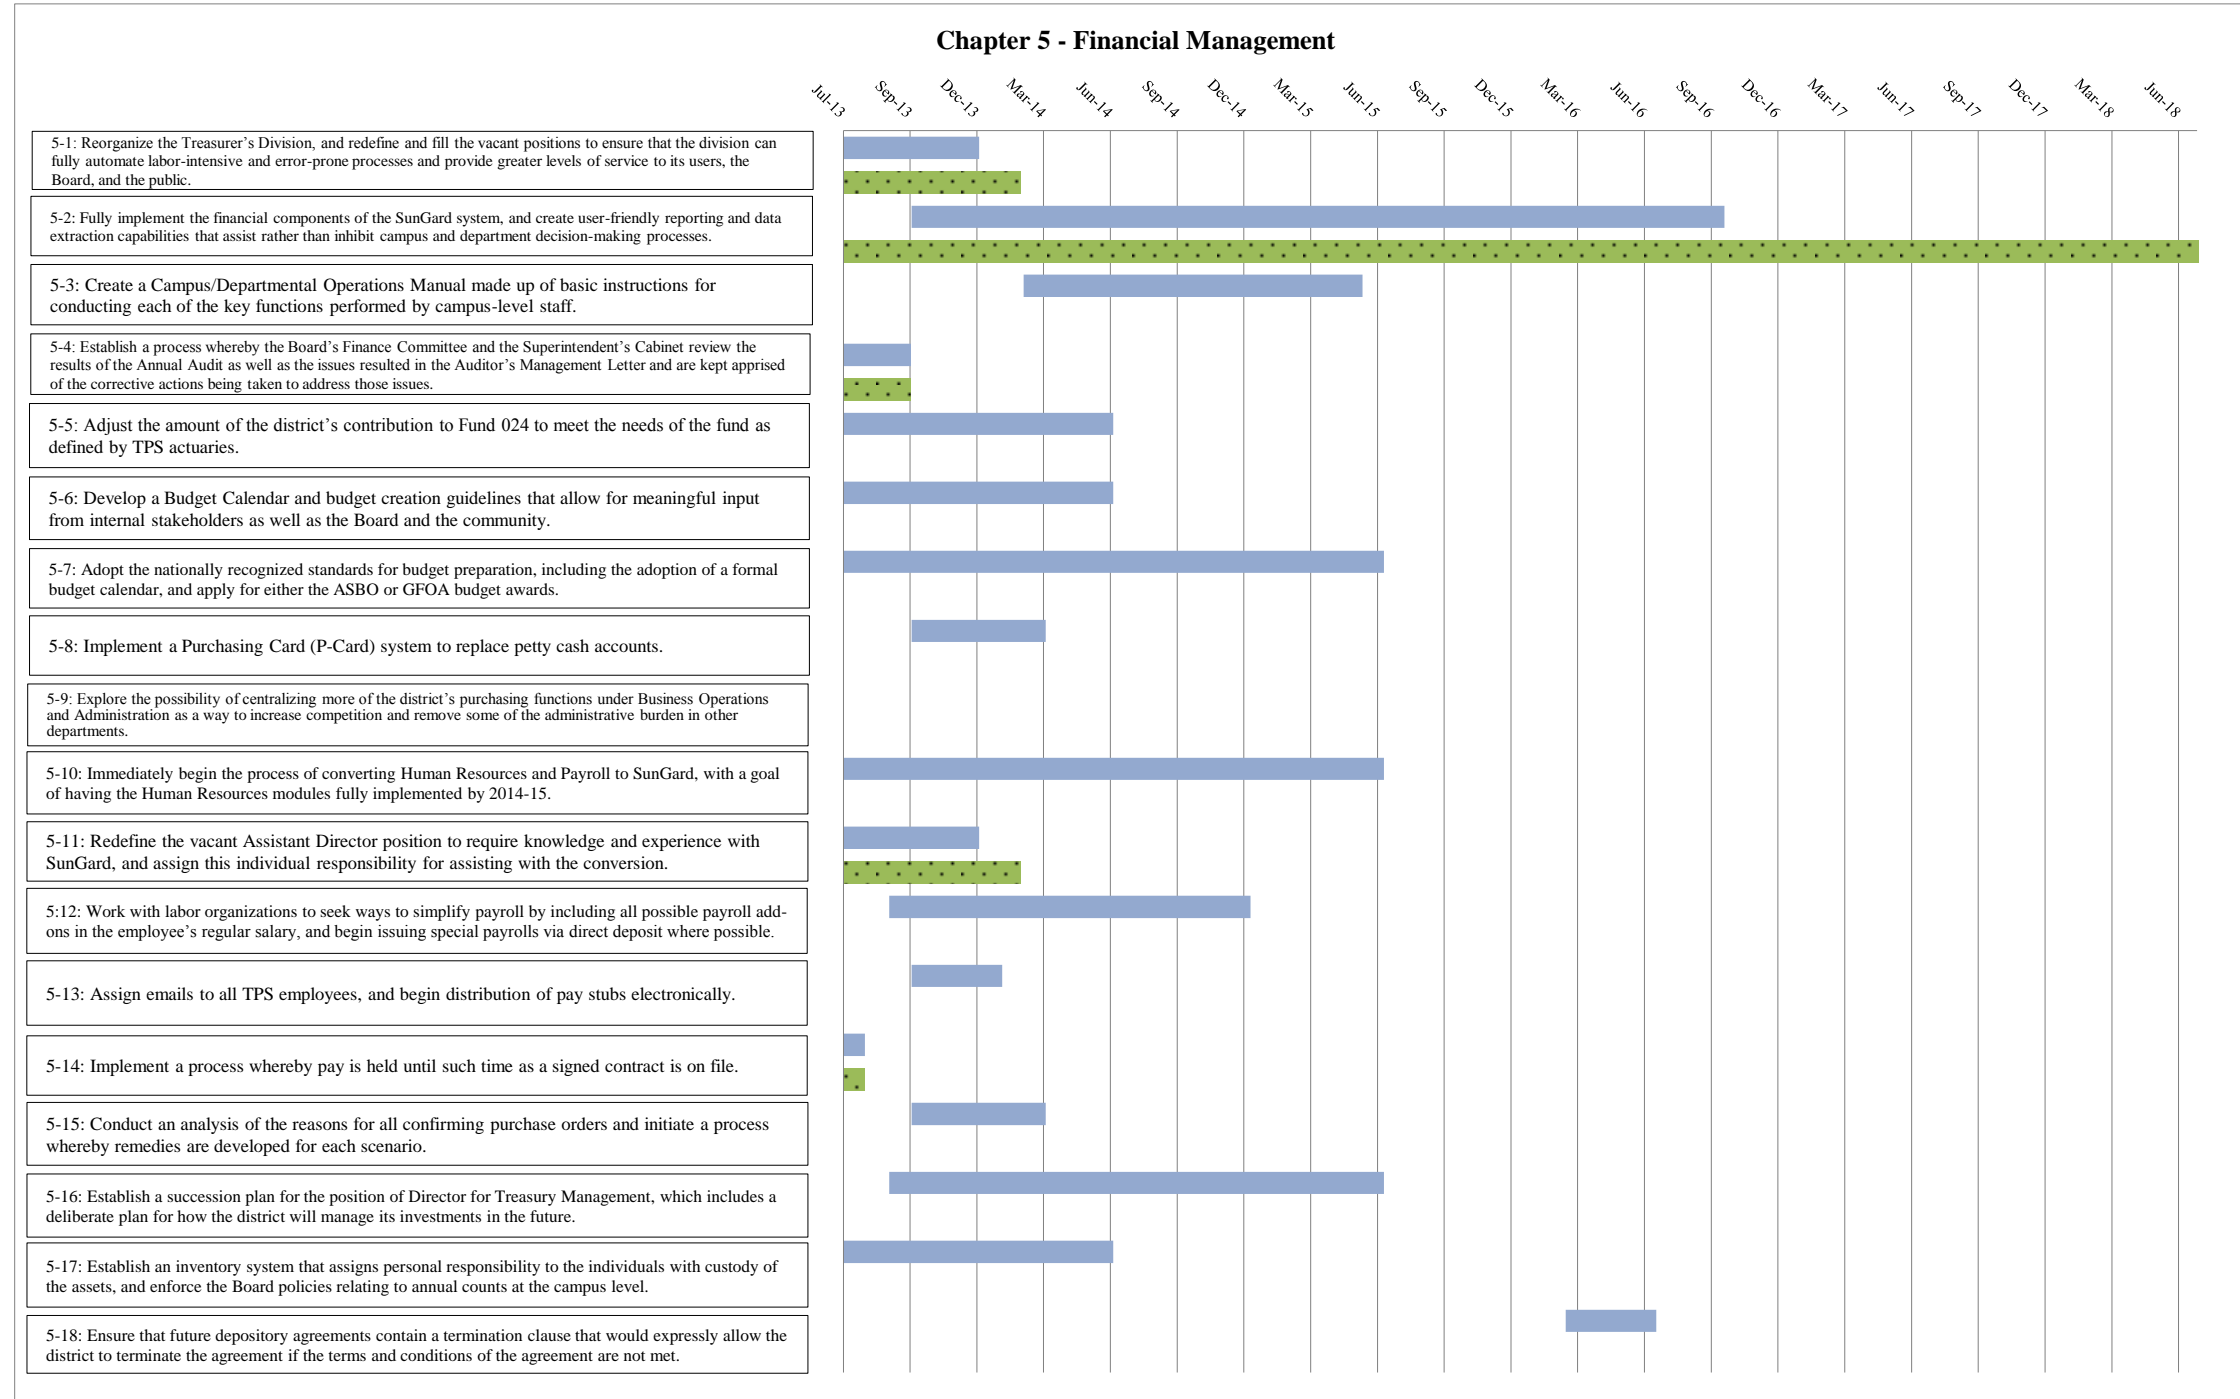

Performance Audit Tracking Gantt Chart

= Planned Duration

= Actual Duration

Performance Audit Tracking Gantt Chart

 = Planned Duration

 = Actual Duration

Performance Audit Tracking Gantt Chart

 = Planned Duration

 = Actual Duration

Performance Audit Tracking Gantt Chart

= Planned Duration

= Actual Duration

Performance Audit Tracking Gantt Chart

 = Planned Duration

 = Actual Duration

Performance Audit Tracking Gantt Chart

 = Planned Duration

 = Actual Duration

Performance Audit Tracking Gantt Chart

 = Planned Duration

 = Actual Duration

Performance Audit Tracking Gantt Chart

 = Planned Duration

 = Actual Duration

Performance Audit Tracking Gantt Chart

 = Planned Duration

 = Actual Duration